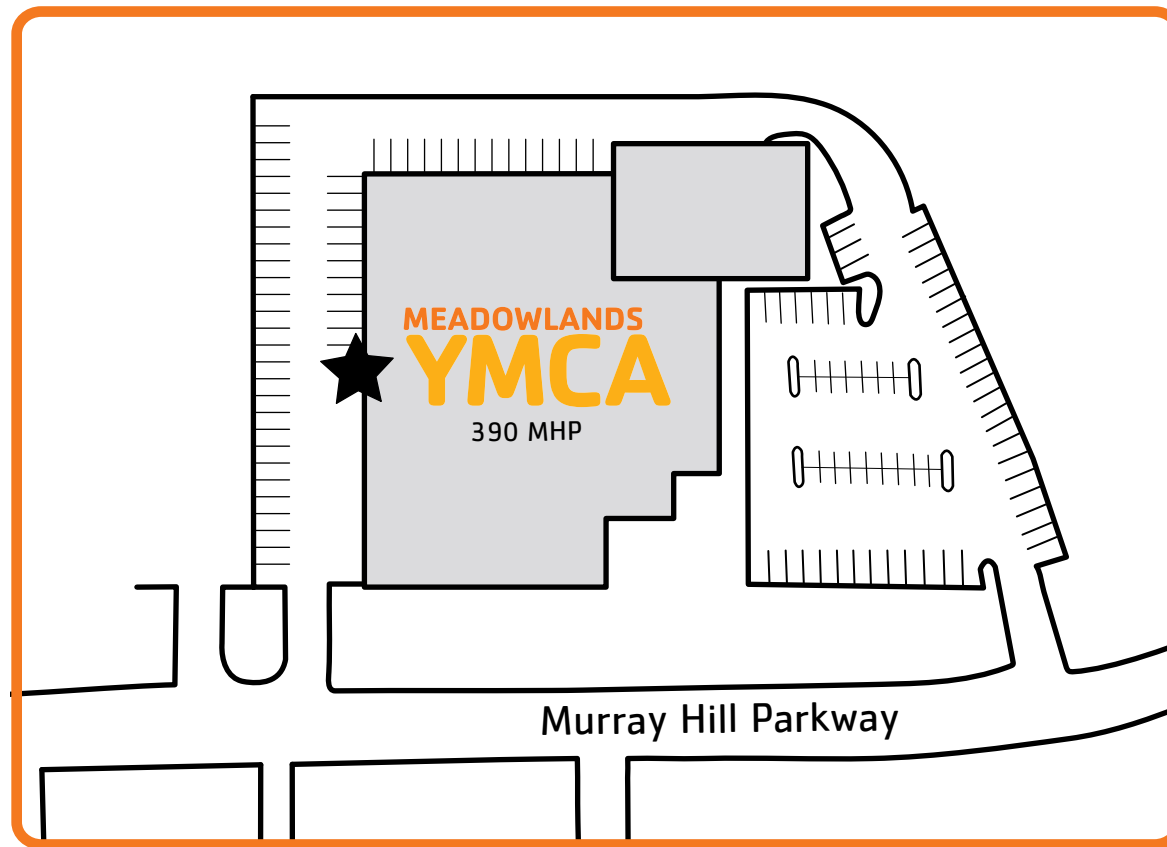

# SWIM MEET/EVENT ENTRANCE

**Swim meet/event entrance is located just off the first parking lot entrance to the YMCA off Murray Hill Parkway, which is designated with the star.**

**Please be aware that all adult spectators will need to sign in upon entering facility and it may take a few additional minutes.**