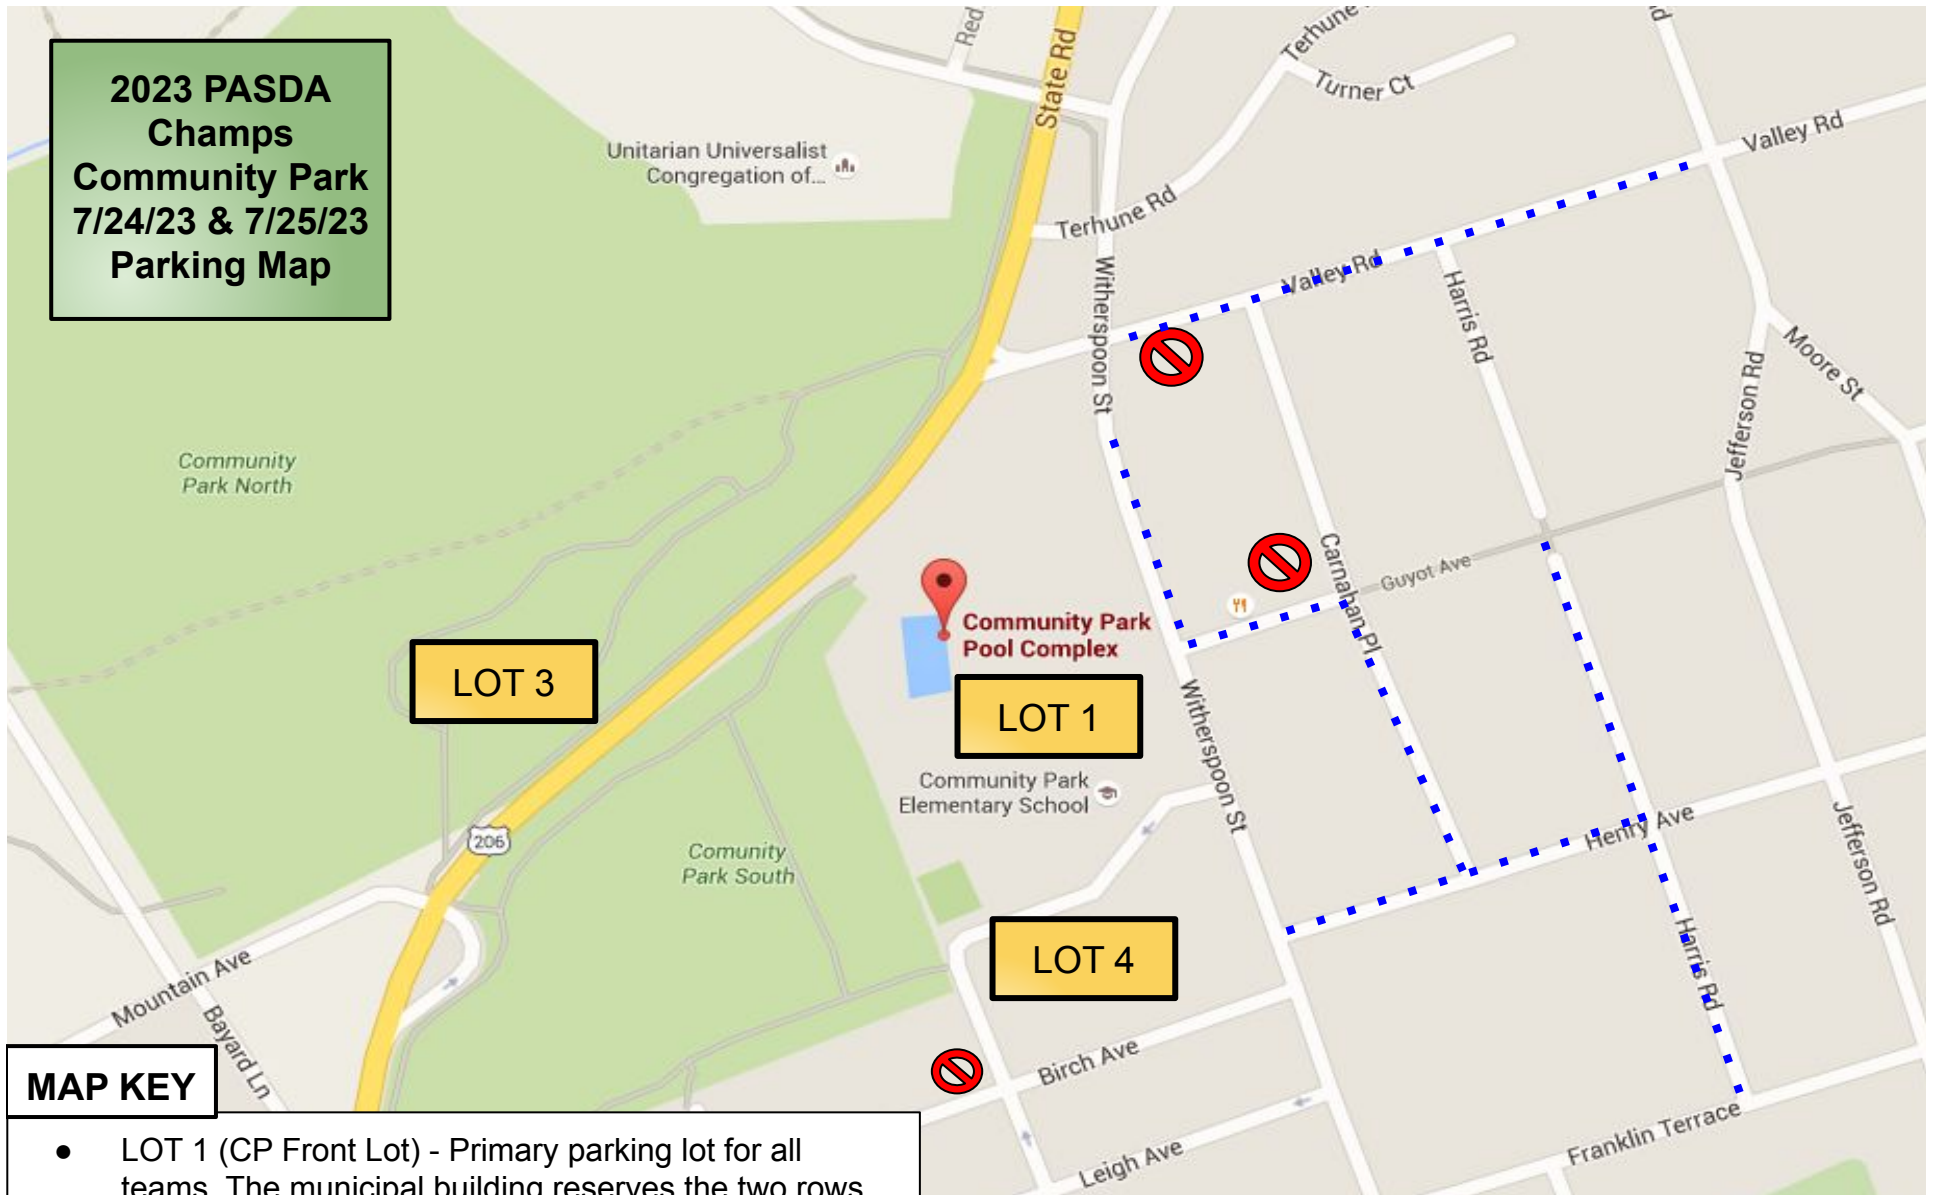

**2023 PASDA
Champs
Community Park
7/24/23 & 7/25/23
Parking Map**

MAP KEY

- LOT 1 (CP Front Lot) - Primary parking lot for all teams. The municipal building reserves the two rows nearest Witherspoon St. Please avoid parking in these rows.
- LOT 3 (CP North), LOT 4 (CP School) - Are all first come, first serve parking for any team.
- Dotted Lines on the map indicates first come, first serve street parking on one side of the road only.

- The loop in front of Community Park will be a drop off zone. Please drive slowly and avoid idling in this area.
- Conte's Pizza, CP South Tennis Courts, and Valley Road School lots are off limits.
- The two hour parking rule for street parking will not be enforced.