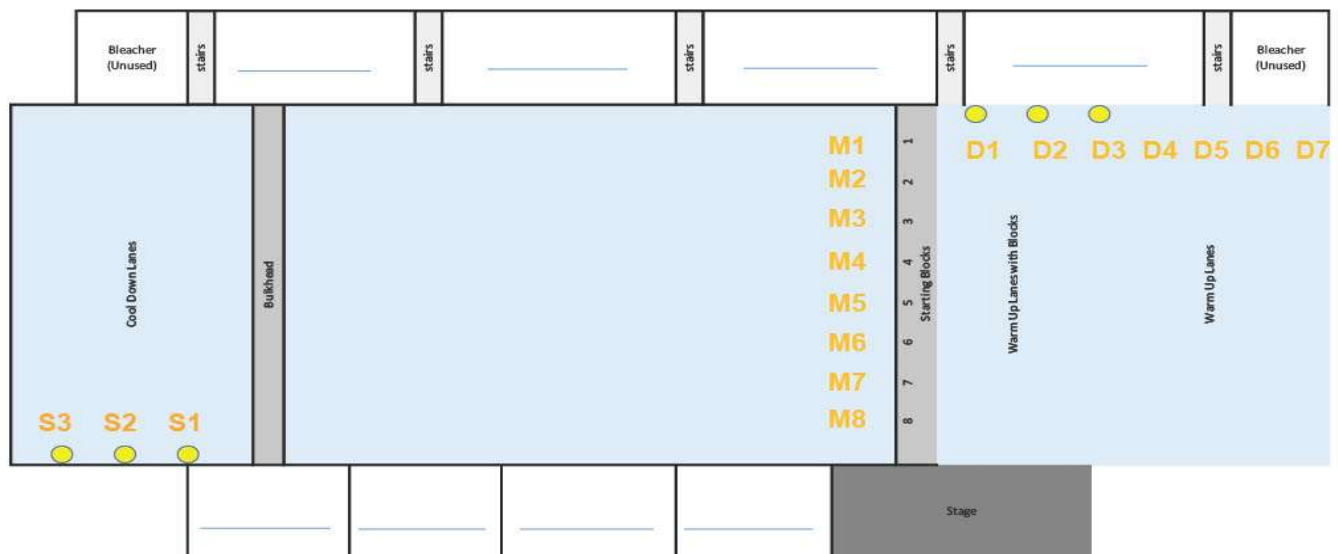

Sunday						
AM Session #4 - 12 U 1st Warmup 7:00 AM Check in 7:15 AM Meet Start 7:55 AM		MID Session #5 - Distance Open Warmup 12:30 PM Check in 12:30 PM Meet Start 1:00 PM		PM Session #6 - 13 + 1st Warmup 2:15 PM Check in 2:30 PM Meet Start 3:10 PM		
Lane	7:00 AM - 7:25 AM	7:25 AM - 7:50 AM	Open Warmup 12:30 PM - 12:55 PM	2:15 PM - 2:40 PM	2:40 PM - 3:05 PM	Lane
S3	LT - NJ	WW	Open Warmup for the Mid Day Distance sessions will start in the diving pool during the 12 and Under session	PTAC	XCEL	S3
S2	LT - NJ	WW		PTAC	XCEL	S2
S1	LT - NJ	WW		PTAC	XCEL	S1
M1	SSAC	WW		PPST	XCEL	M1
M2	SSAC	BWTD		PPST	XCEL	M2
M3	SSAC	BWTD		PTAC	XCEL	M3
M4	SSAC	BWTD		PTAC	LT - NJ	M4
M5	PTAC	BWTD		PTAC	LT - NJ	M5
M6	PTAC	BWTD	PTAC	LT - NJ	M6	
M7	PTAC	BWTD	PTAC	LT - NJ	M7	
M8	PTAC	LT - MA	The Main Pool will open at the conclusion of the 12 and Under Session and will close at 12:55 PM	PTAC / UN - R	LT - NJ + MA	M8
D1	PPST	XCEL		SSAC	WW	D1
D2	PPST	XCEL		SSAC	WW	D2
D3	PPST	XCEL		SSAC	WW	D3
D4	PTAC	XCEL		BWTD	WW	D4
D5	PTAC	XCEL		BWTD	JG	D5
D6	PTAC	JG		BWTD	JG	D6
D7	PTAC	JG		BWTD	JG	D7

Spectator Seating