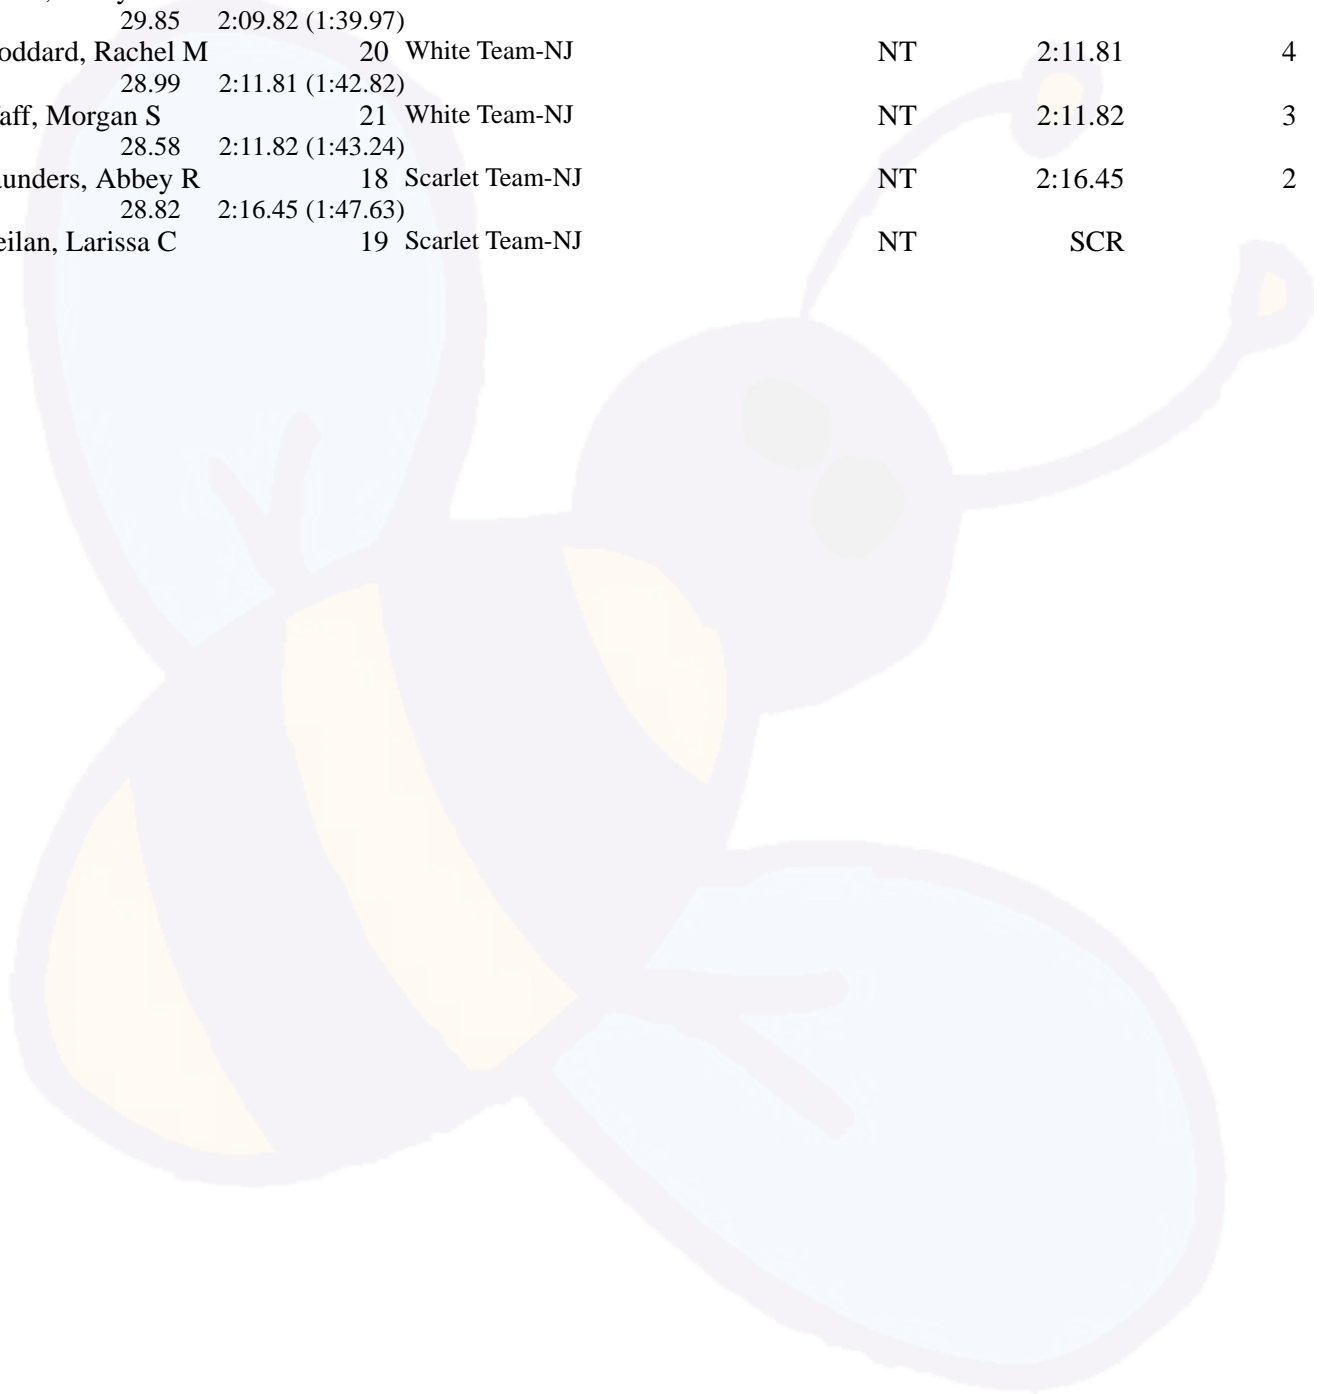

2015 Red/White Intersquad - 09-25-2015
Be Smartt Inc for Meet Results and More!
Follow Be Smartt on Facebook and Twitter!
Results

Women 200 Yard IM

Name	Age	School	Seed Time	Finals Time	Points
1 Erwin, Emily W	19	Scarlet Team-NJ	NT	2:09.82	9
29.85	2:09.82 (1:39.97)				
2 Stoddard, Rachel M	20	White Team-NJ	NT	2:11.81	4
28.99	2:11.81 (1:42.82)				
3 Pfaff, Morgan S	21	White Team-NJ	NT	2:11.82	3
28.58	2:11.82 (1:43.24)				
4 Saunders, Abbey R	18	Scarlet Team-NJ	NT	2:16.45	2
28.82	2:16.45 (1:47.63)				
--- Neilan, Larissa C	19	Scarlet Team-NJ	NT	SCR