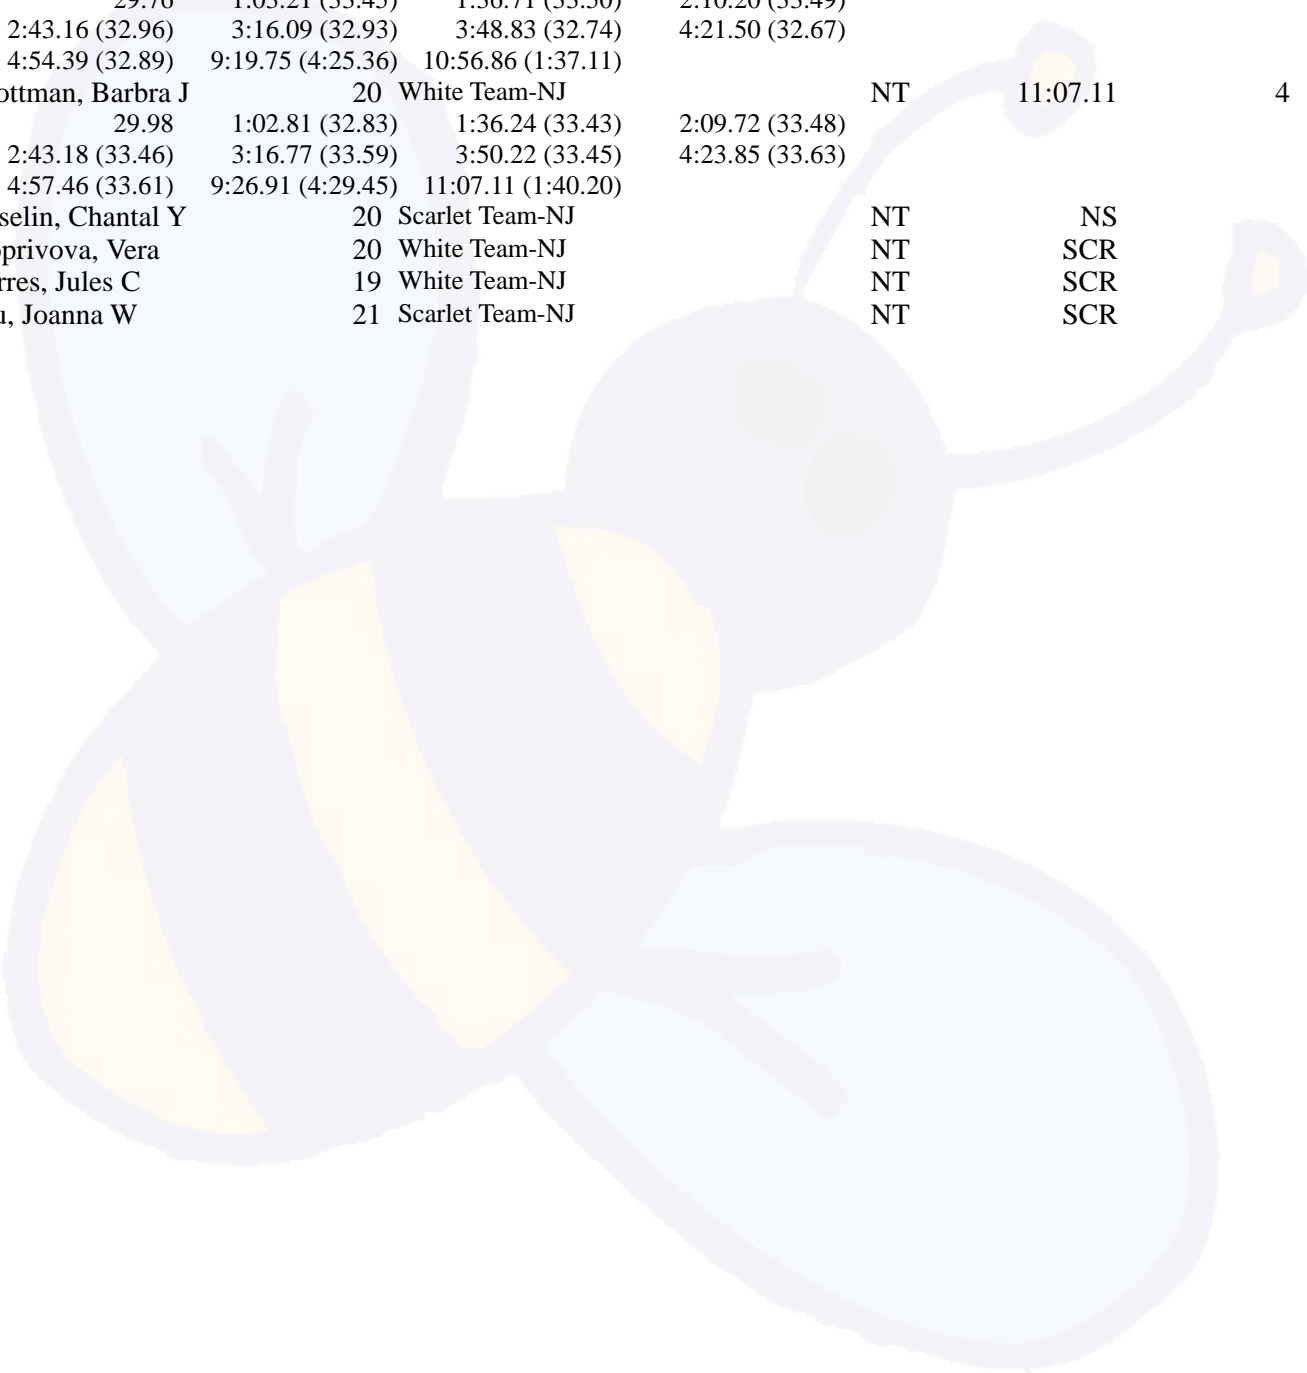

2015 Red/White Intersquad - 09-25-2015
Be Smartt Inc for Meet Results and More!
Follow Be Smartt on Facebook and Twitter!
Results

Women 1000 Yard Freestyle

Name	Age	School	Seed Time	Finals Time	Points
1 Lee, Thomi E	19	Scarlet Team-NJ	NT	10:56.86	9
	29.76	1:03.21 (33.45)	1:36.71 (33.50)	2:10.20 (33.49)	
	2:43.16 (32.96)	3:16.09 (32.93)	3:48.83 (32.74)	4:21.50 (32.67)	
	4:54.39 (32.89)	9:19.75 (4:25.36)	10:56.86 (1:37.11)		
2 Brottman, Barbra J	20	White Team-NJ	NT	11:07.11	4
	29.98	1:02.81 (32.83)	1:36.24 (33.43)	2:09.72 (33.48)	
	2:43.18 (33.46)	3:16.77 (33.59)	3:50.22 (33.45)	4:23.85 (33.63)	
	4:57.46 (33.61)	9:26.91 (4:29.45)	11:07.11 (1:40.20)		
--- Asselin, Chantal Y	20	Scarlet Team-NJ	NT	NS	
--- Koprivova, Vera	20	White Team-NJ	NT	SCR	
--- Torres, Jules C	19	White Team-NJ	NT	SCR	
--- Wu, Joanna W	21	Scarlet Team-NJ	NT	SCR